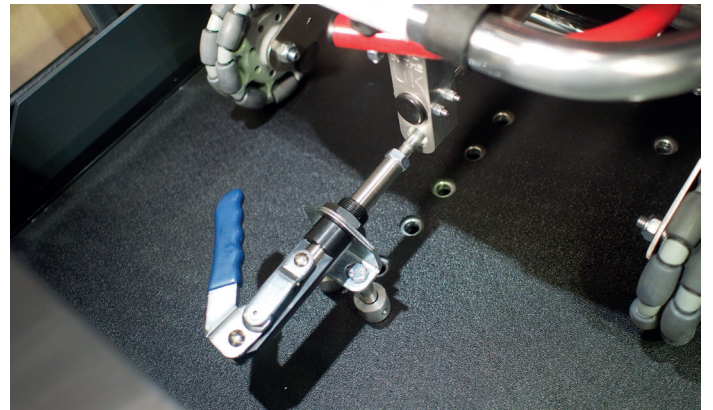

In use with the Vehicle Deck

Information

A complete locking device designed to work with any Auden trolley.

The lock can be used with all new trolleys and several fitting kit options are available to suit your existing trolley and vehicle.